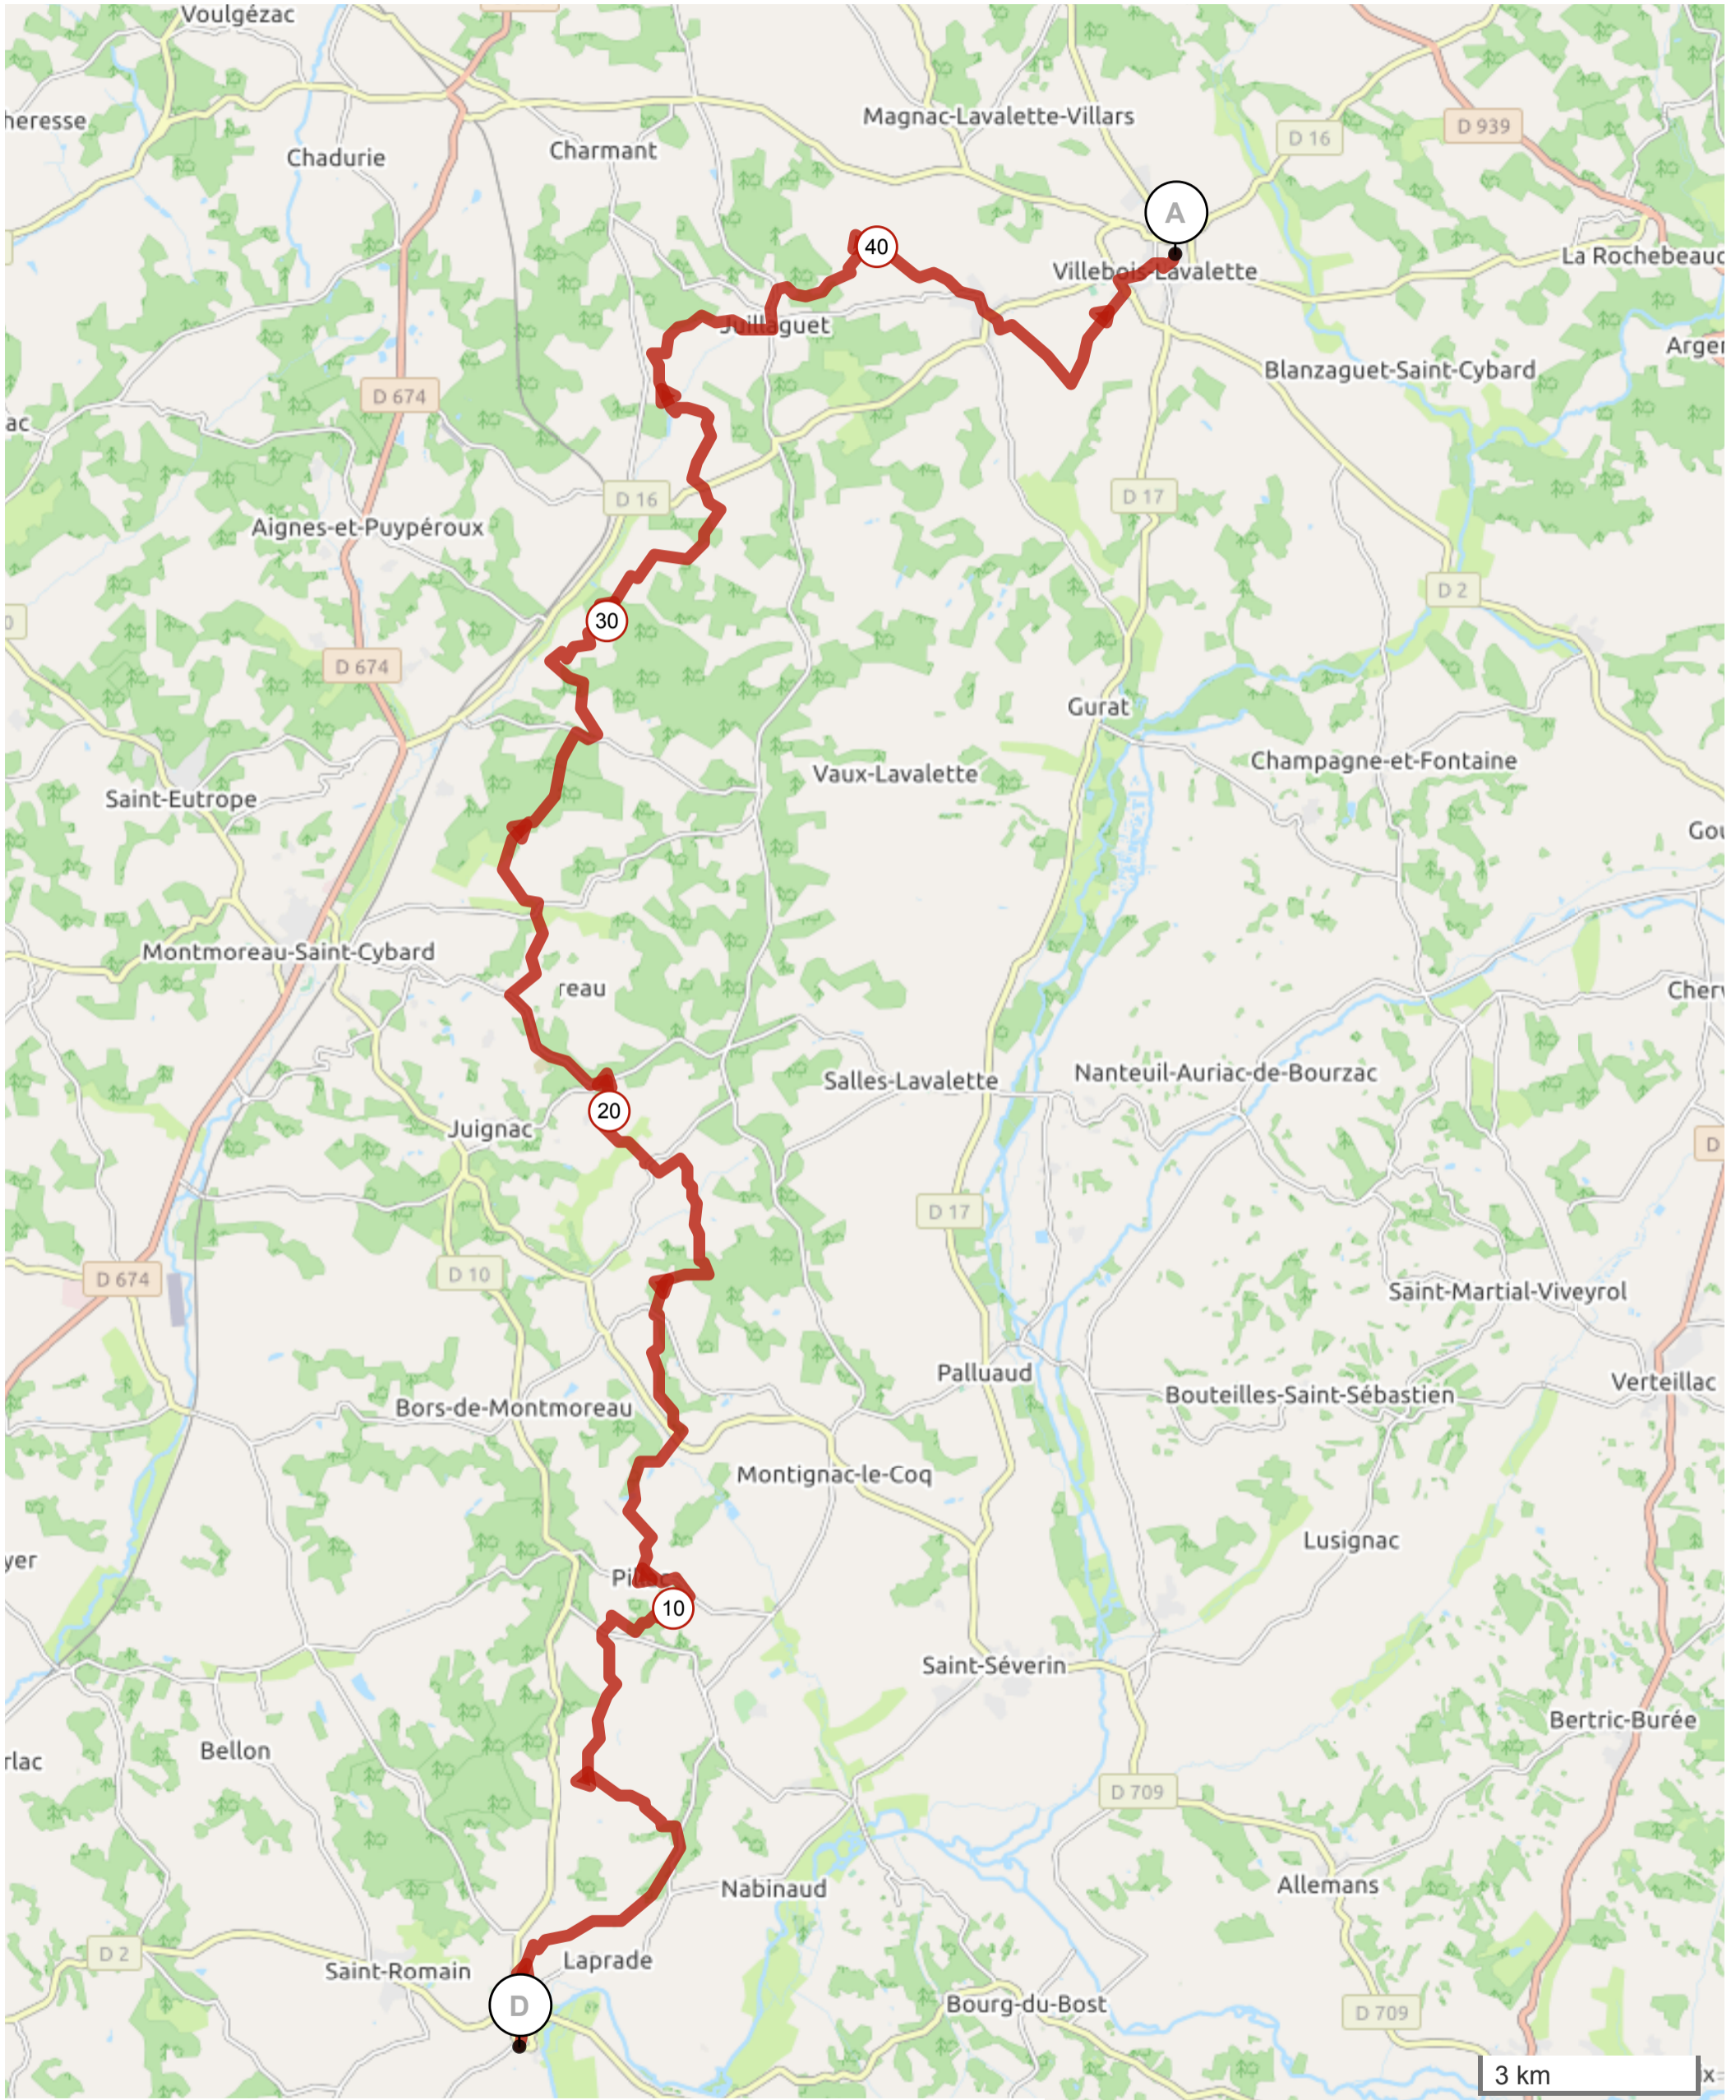

11842039 | Cyclisme - VTT | s10

Aubeterre-sur-Dronne -> Villebois-Lavalette

46.133 km ↑ 945 m ↓ 826 m ▲ 52 m ▼ 185 m

Leaflet | Maps © Thunderforest thunderforest.com - Data © [OpenStreetMap](https://openstreetmap.org) contributors

© 2020 Openrunner