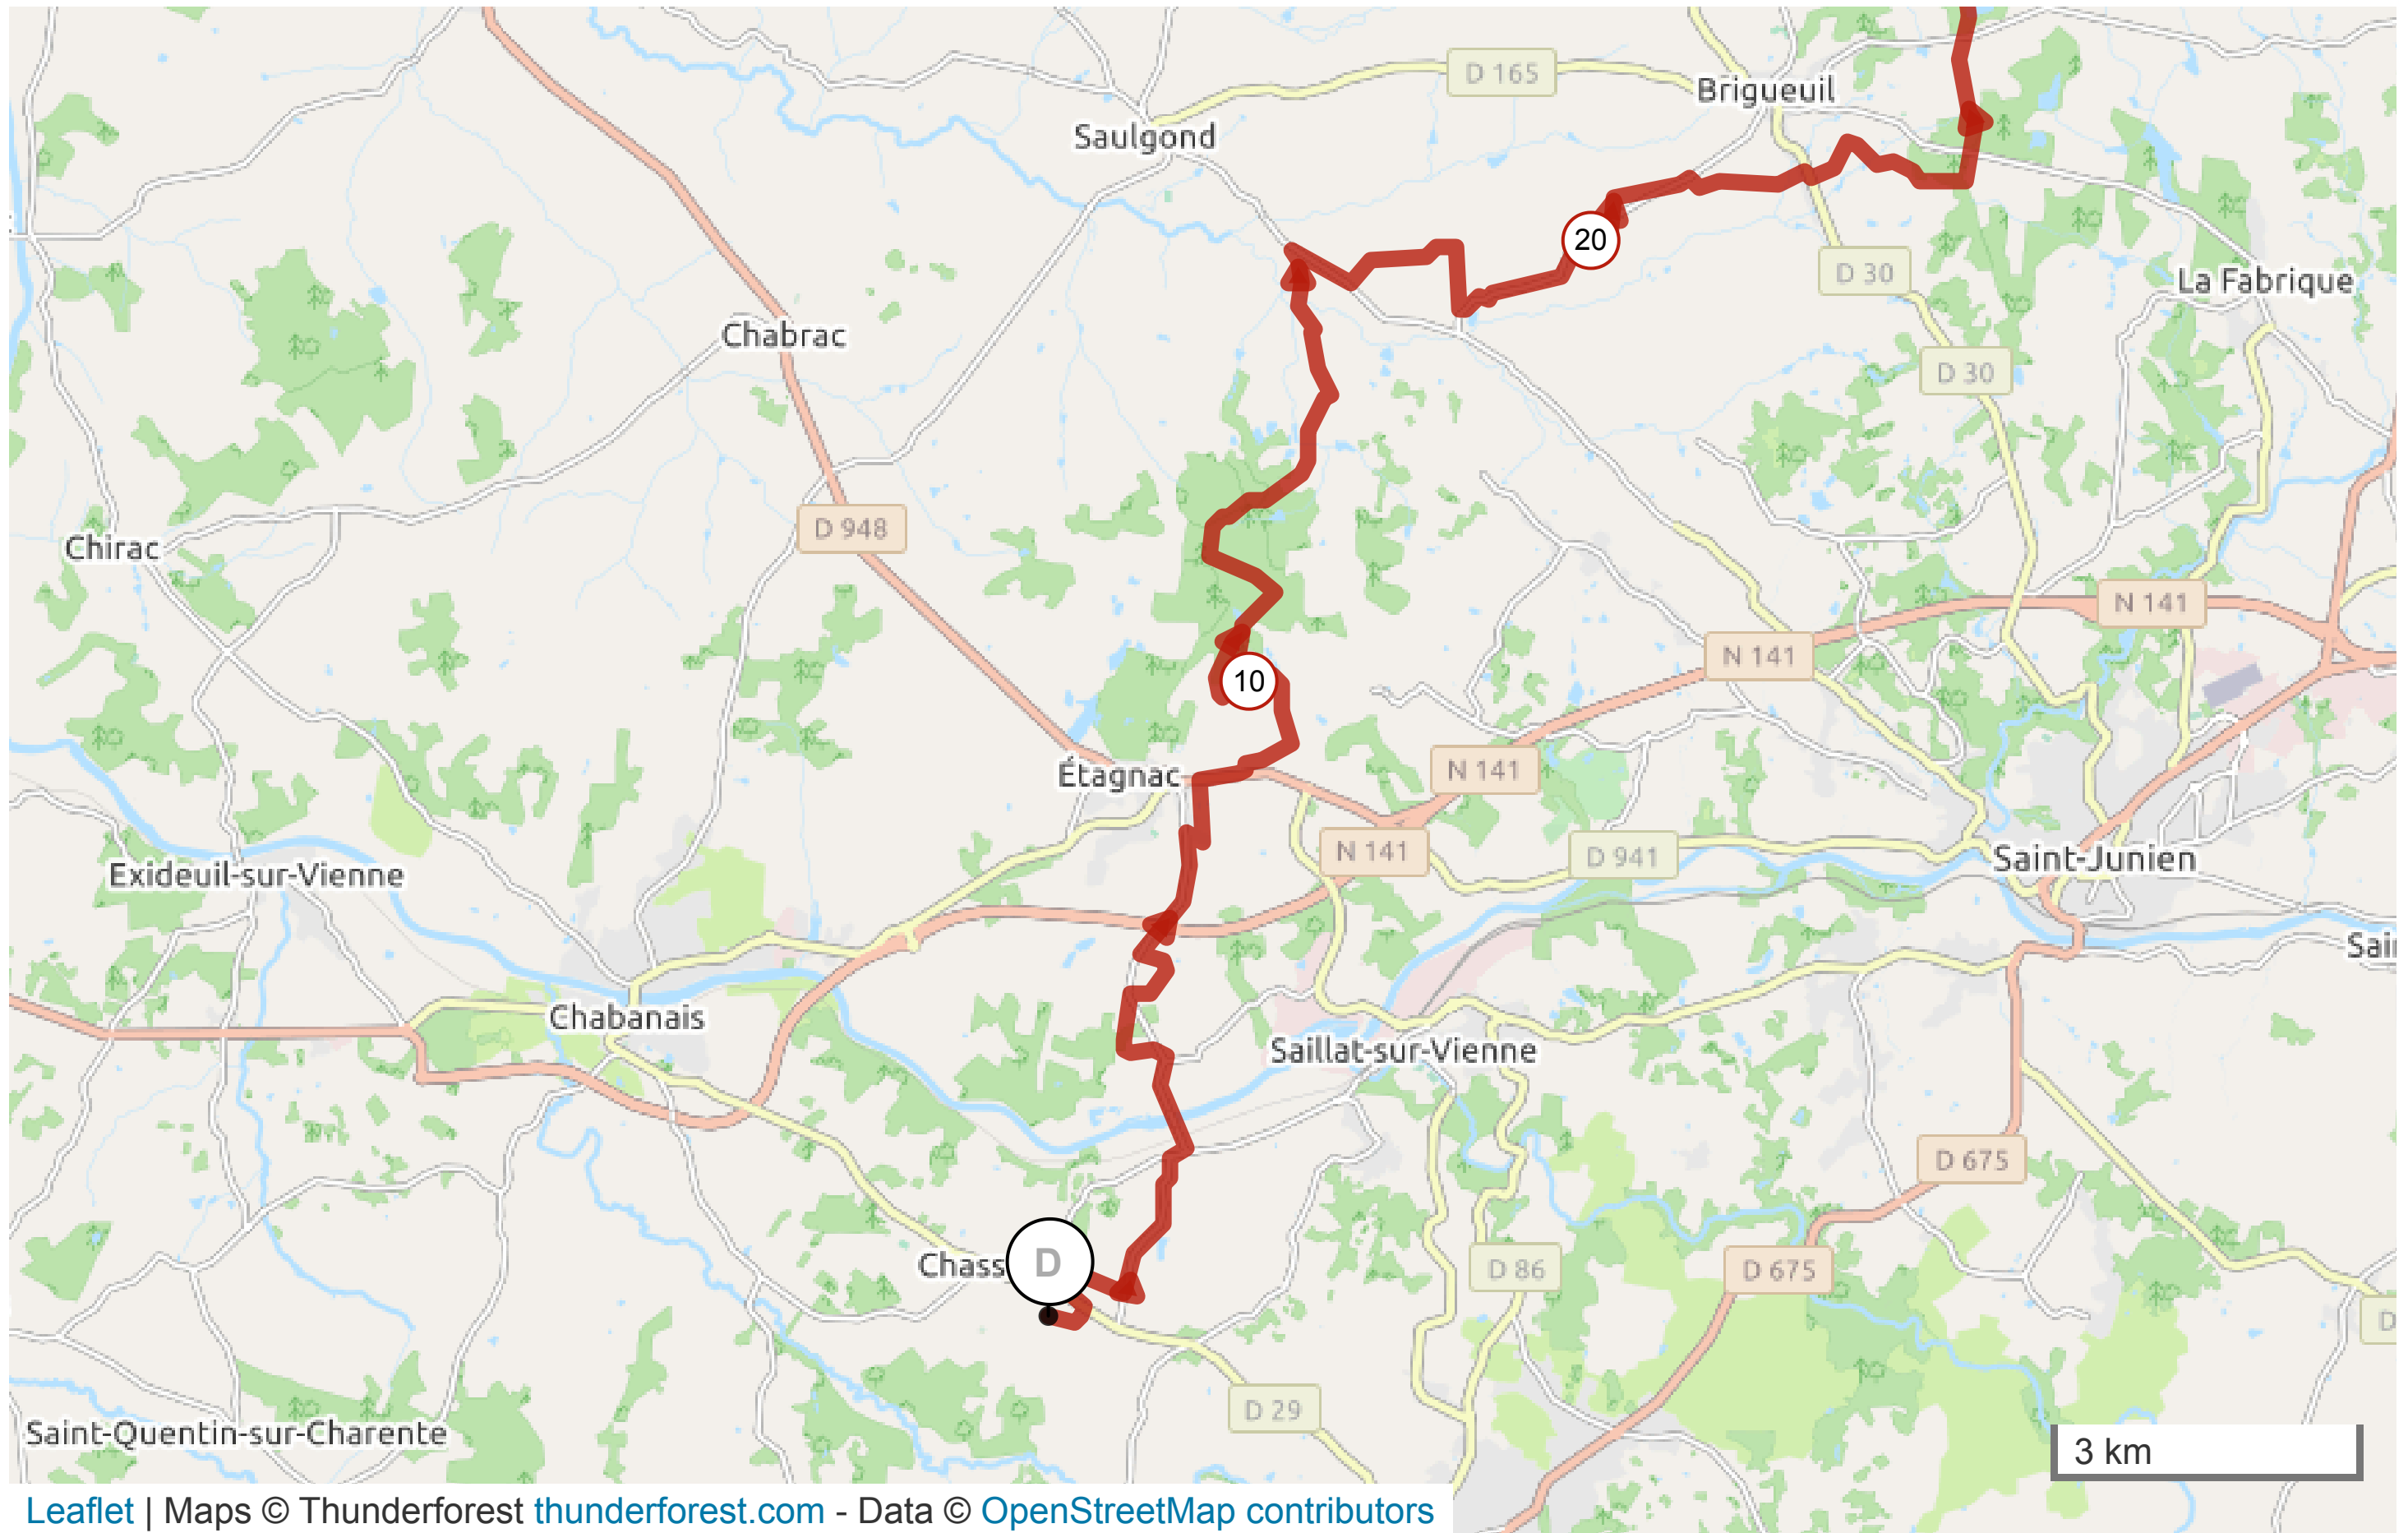

11841979 | Cyclisme - VTT | Secteur 2

Chassenon -> Confolens

74.697 km \uparrow 953 m \downarrow 1043 m \blacktriangle 128 m \blacktriangle 347 m

Leaflet | Maps © Thunderforest thunderforest.com - Data © OpenStreetMap contributors

© 2020 Openrunner