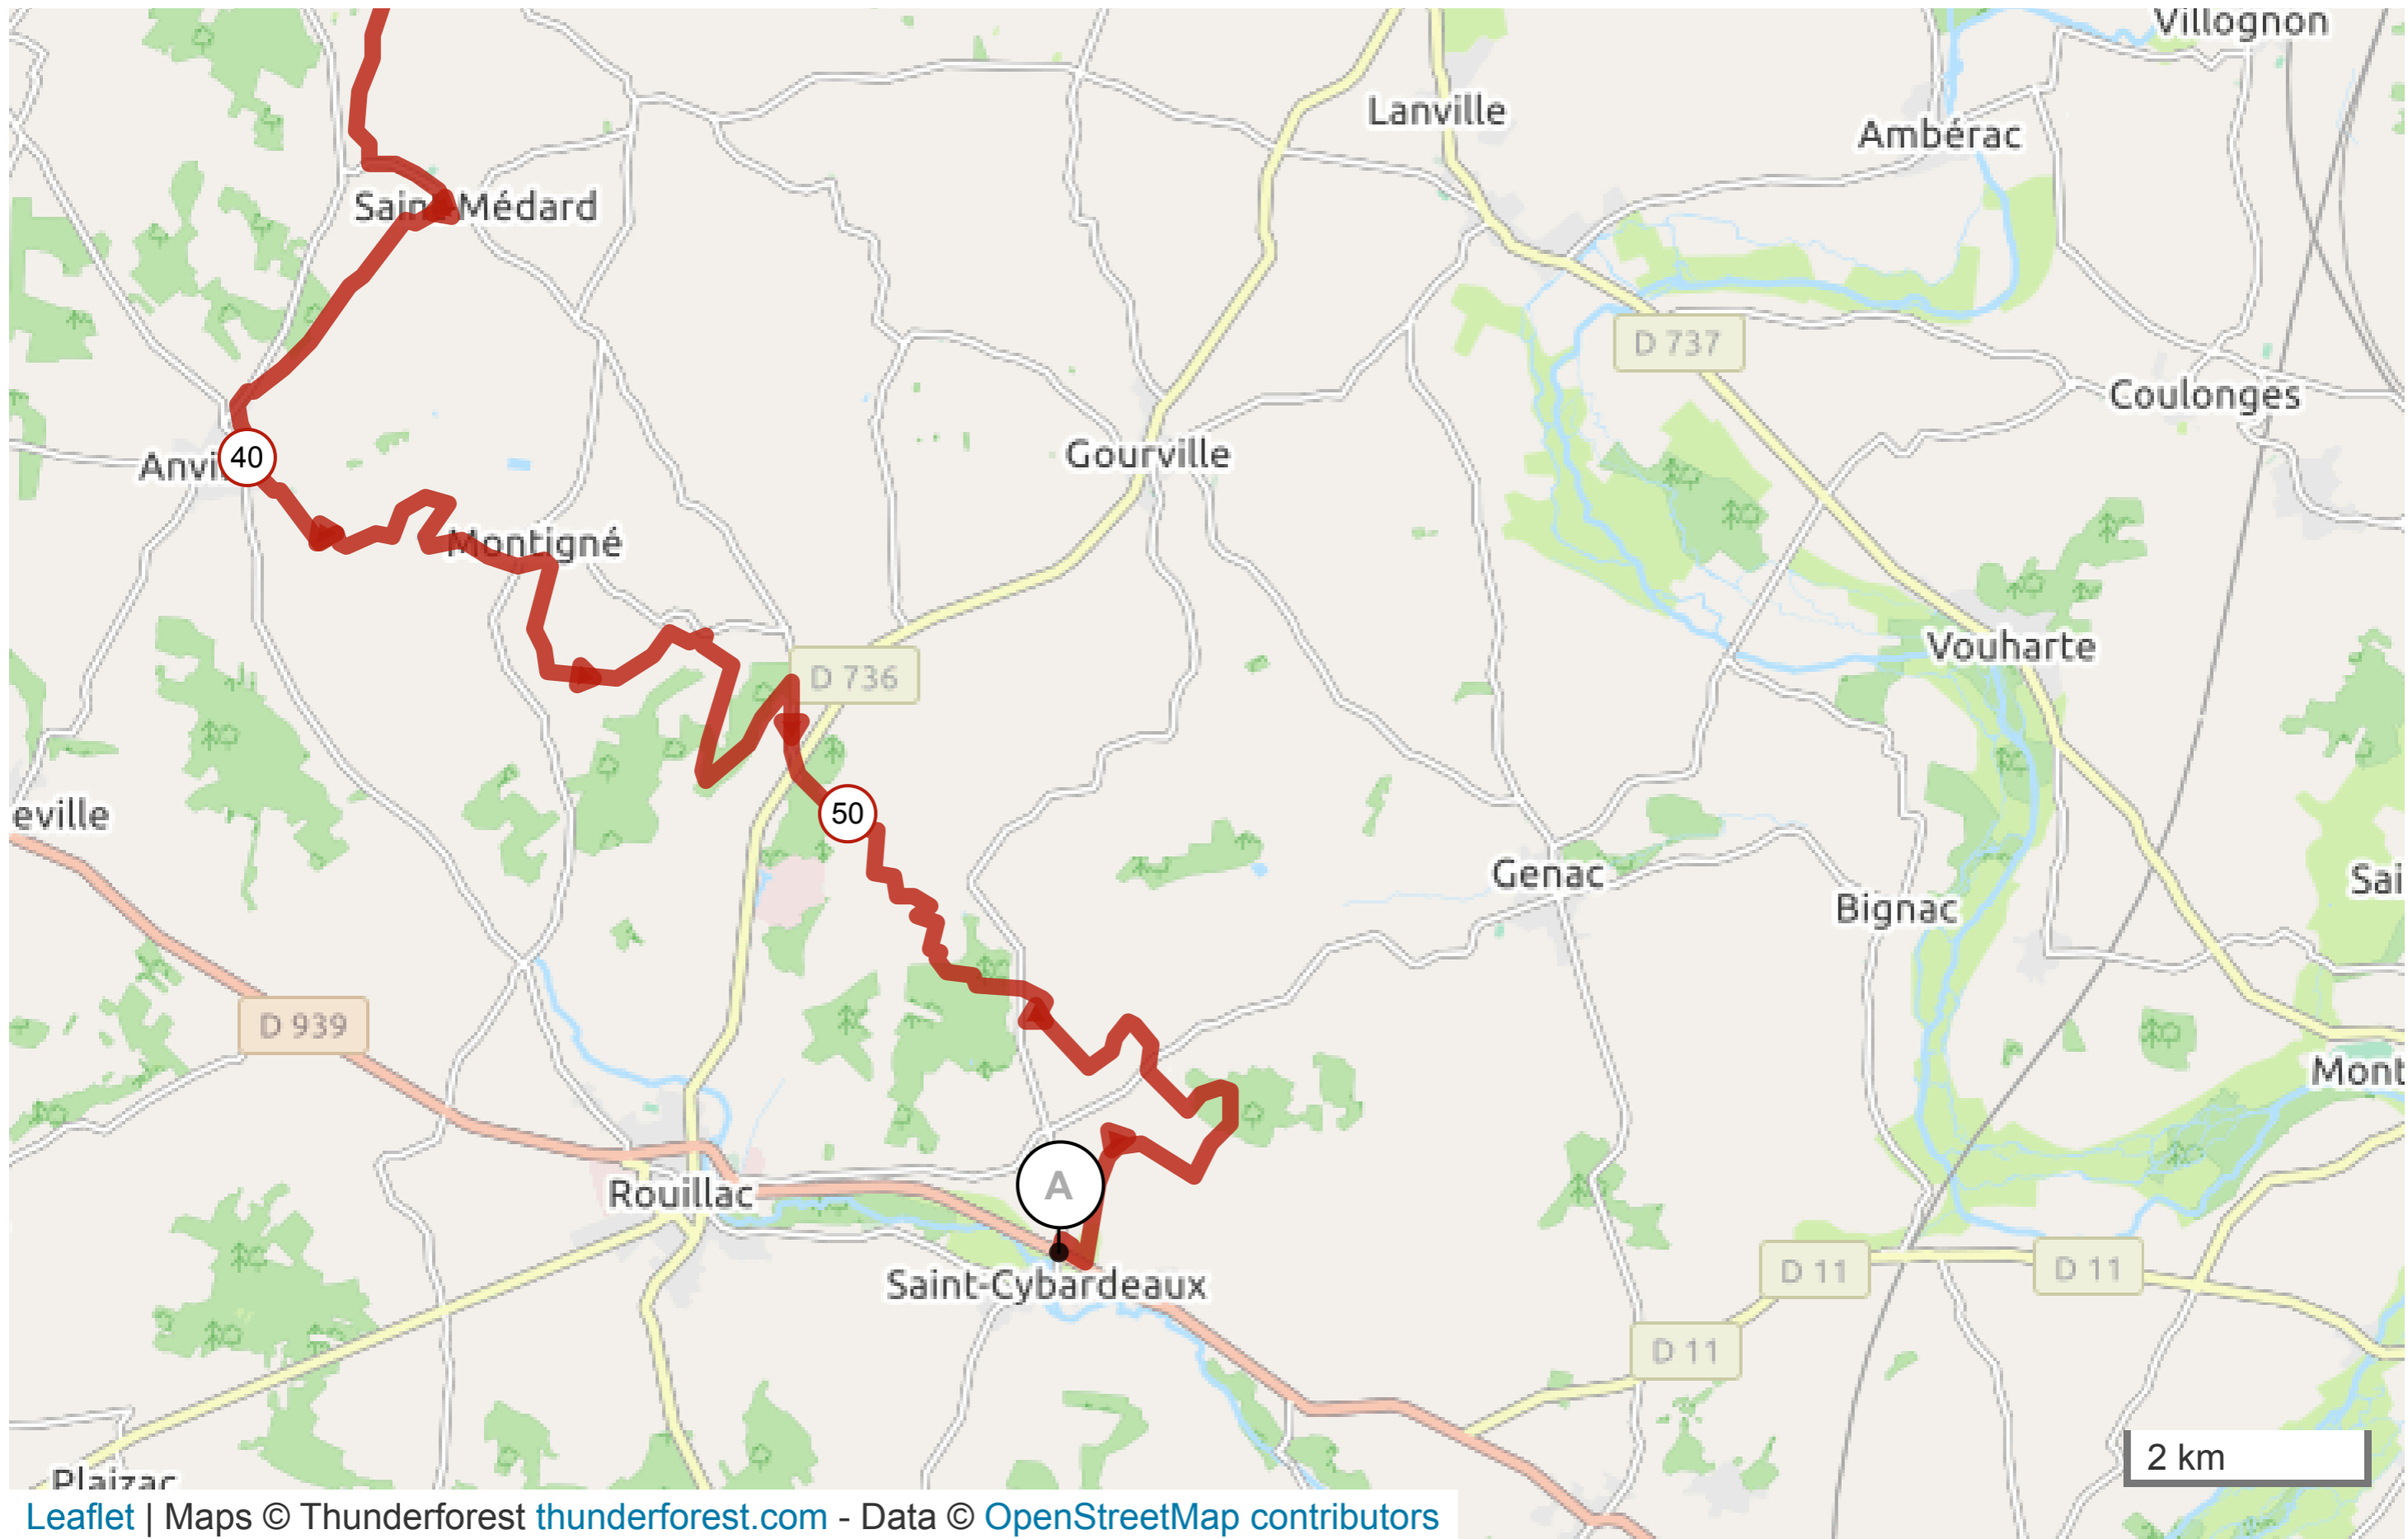

11842008 | Cyclisme - VTT | s5

Tusson -> Saint-Cybardeaux

58.503 km \uparrow 658 m \downarrow 685 m \blacktriangle 59 m \blacktriangle 162 m

Leaflet | Maps © Thunderforest thunderforest.com - Data © OpenStreetMap contributors

© 2020 Openrunner