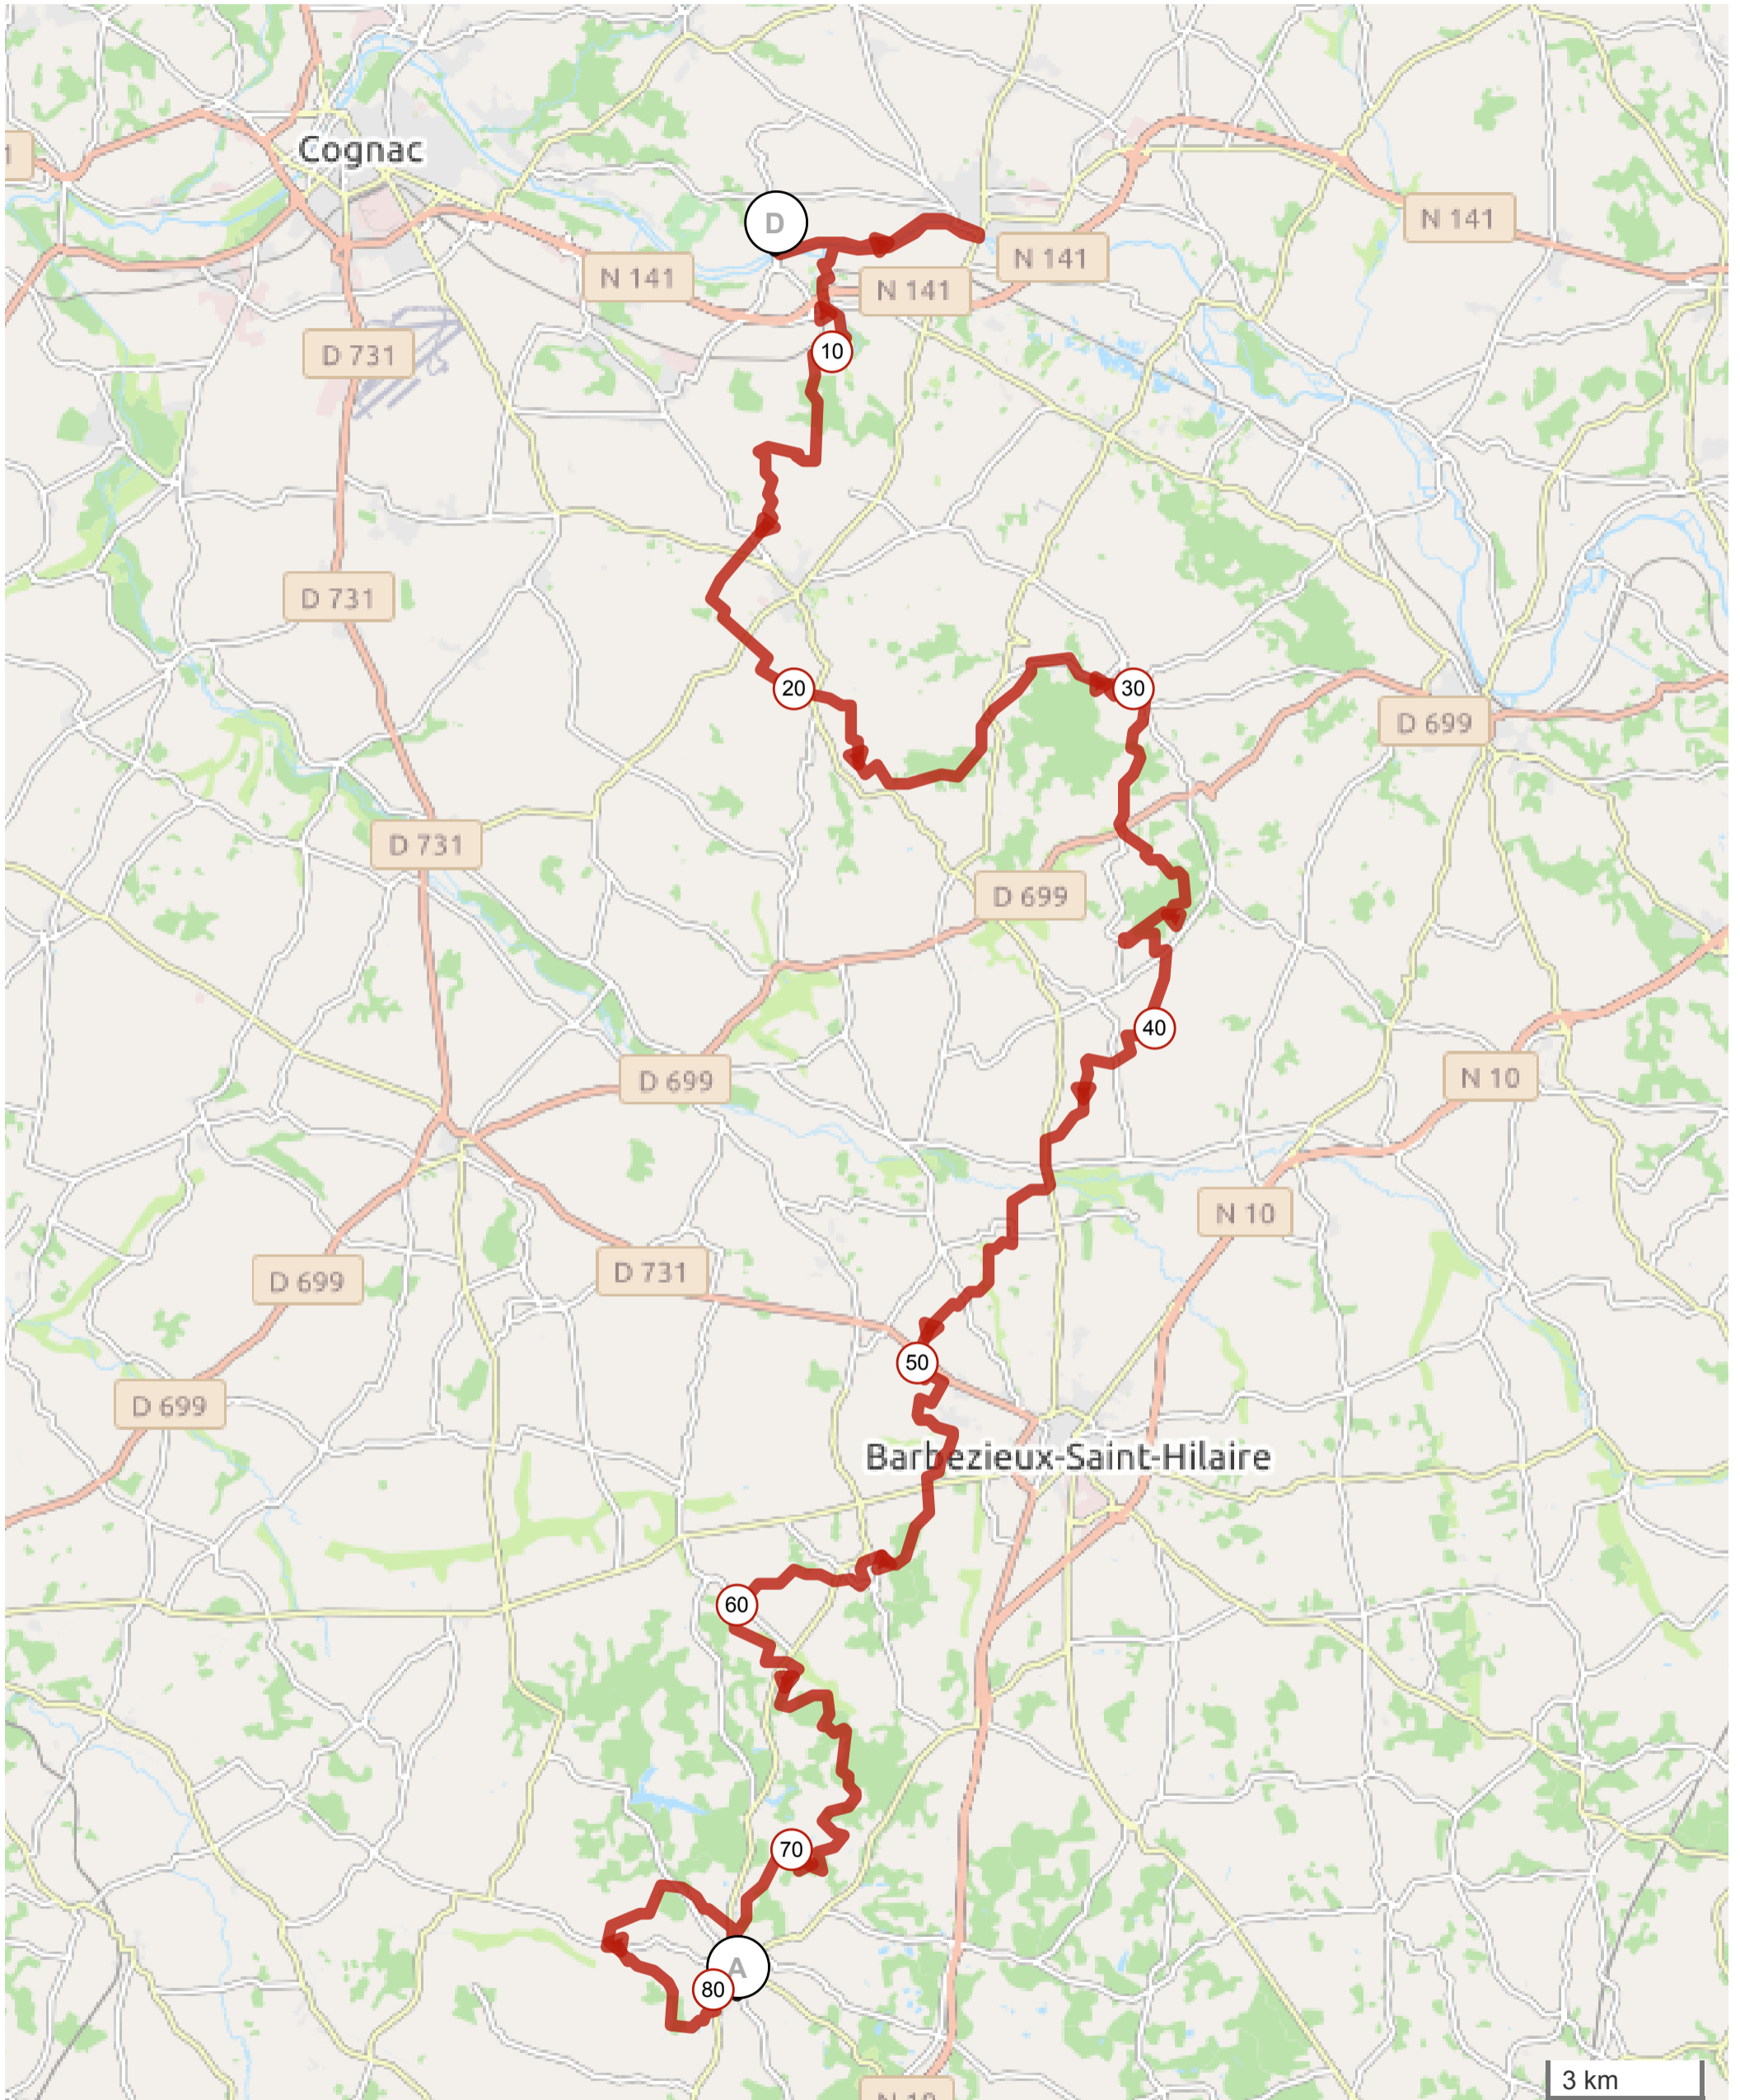

11842017 | Cyclisme - VTT | s7

Bourg-Charente -> Baignes-Sainte-Radegonde

80.733 km ↑ 915 m ↓ 854 m ▲ 10 m ▲ 151 m

Leaflet | Maps © Thunderforest thunderforest.com - Data © [OpenStreetMap contributors](https://openstreetmap.org)

© 2020 Openrunner